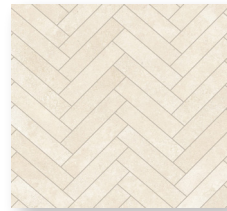

24"x24"

12"x24"

24"x48"

47"x110"

COLORS

Almond

Almond Groove

Cloud

LUXSTONE

PORCELAIN TILE

Technical Data

Thickness	9 mm
Frost Resistant	Yes
Finish	Matte & Polished
Application	Interior/Exterior
Rectified	Yes
Slip Resistant	R10 (Matte)
Shade Variation	V2

Lead Time

In Stock/Quick Ship

MOSAICS

Almond 2x2

Almond Herringbone

Ambre Cloud Herringbone

Ambre Cloud Braid

Taj Mahal Braid

Florence Lattice

Cloud 2x2

Cloud Herringbone

Calacatta Herringbone

Mixed Colors Braid

Pompeii Lattice

Umber 2x2 Mosaic

Umber Herringbone

Taj Mahal Herringbone

Calacata Braid