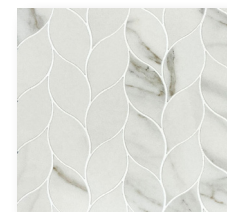

MOSAICS

Almond 2x2

Almond Herringbone

Ambre Cloud Herringbone

Ambre Cloud Braid

Taj Mahal Braid

Florence Lattice

Cloud 2x2

Cloud Herringbone

Calacatta Herringbone

Mixed Colors Braid

Pompeii Lattice

Umber 2x2 Mosaic

Umber Herringbone

Taj Mahal Herringbone

Calacata Braid

Ravello Lattice

PACKING INFORMATION

Size	Finish	Thickness	SF per Box	SF per Pallet	Pieces per Box
2x2	Matte	9 mm	13.56253	523.1520	14
Braid	Polished	9 mm	N/A	377.8380	7
Herringbone	Matte & Polished	9 mm	N/A	232.4880	2
Lattice	Matte	9 mm	N/A	348.7680	6